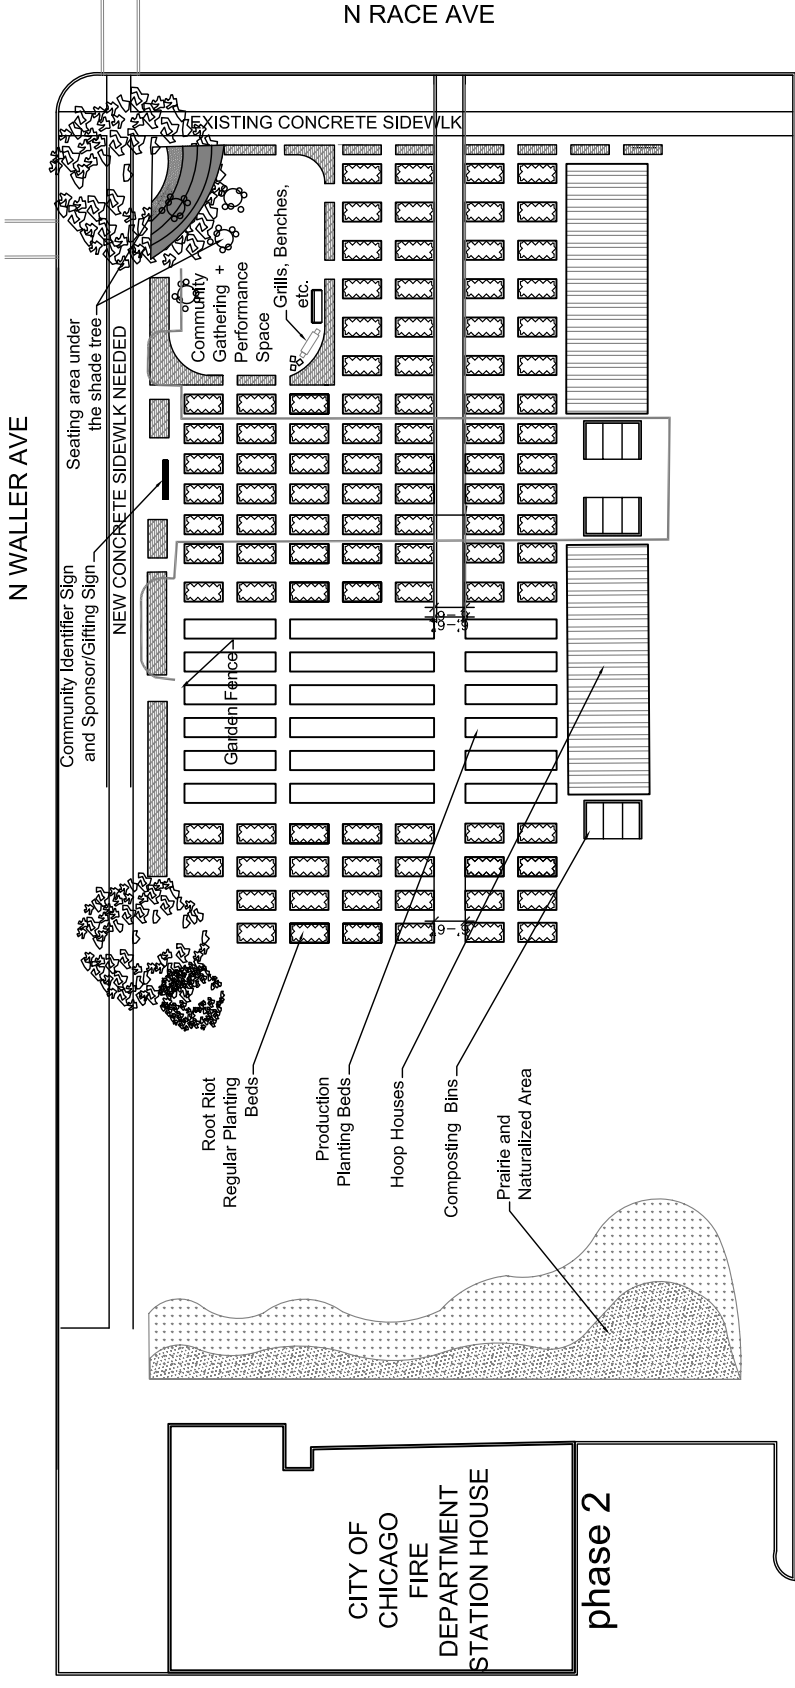

Root-Riot: Harambee Gardens site map

phase II
 Second phase extends the gardens to the south and west adding additional community beds, and production beds will be added based on residents and curriculum needs. Naturalized Prairie Area is also started in this area.

phase III
 Third phase adds the same elements from phase II, with the additional of a second community gathering space. Allocation of new elements will be based on future state programming needs.

- Phase i**
- Connects Harambee Garden South to the plaza space west of North Waller Ave
 - Reaches across W Race Ave and connects to Douglass Academy just to the North.
 - Bed placement defines the common community area.

SITE LAYOUTS
 Grow out plans for Root Riot Harambee
 500 N Waller, Chicago IL