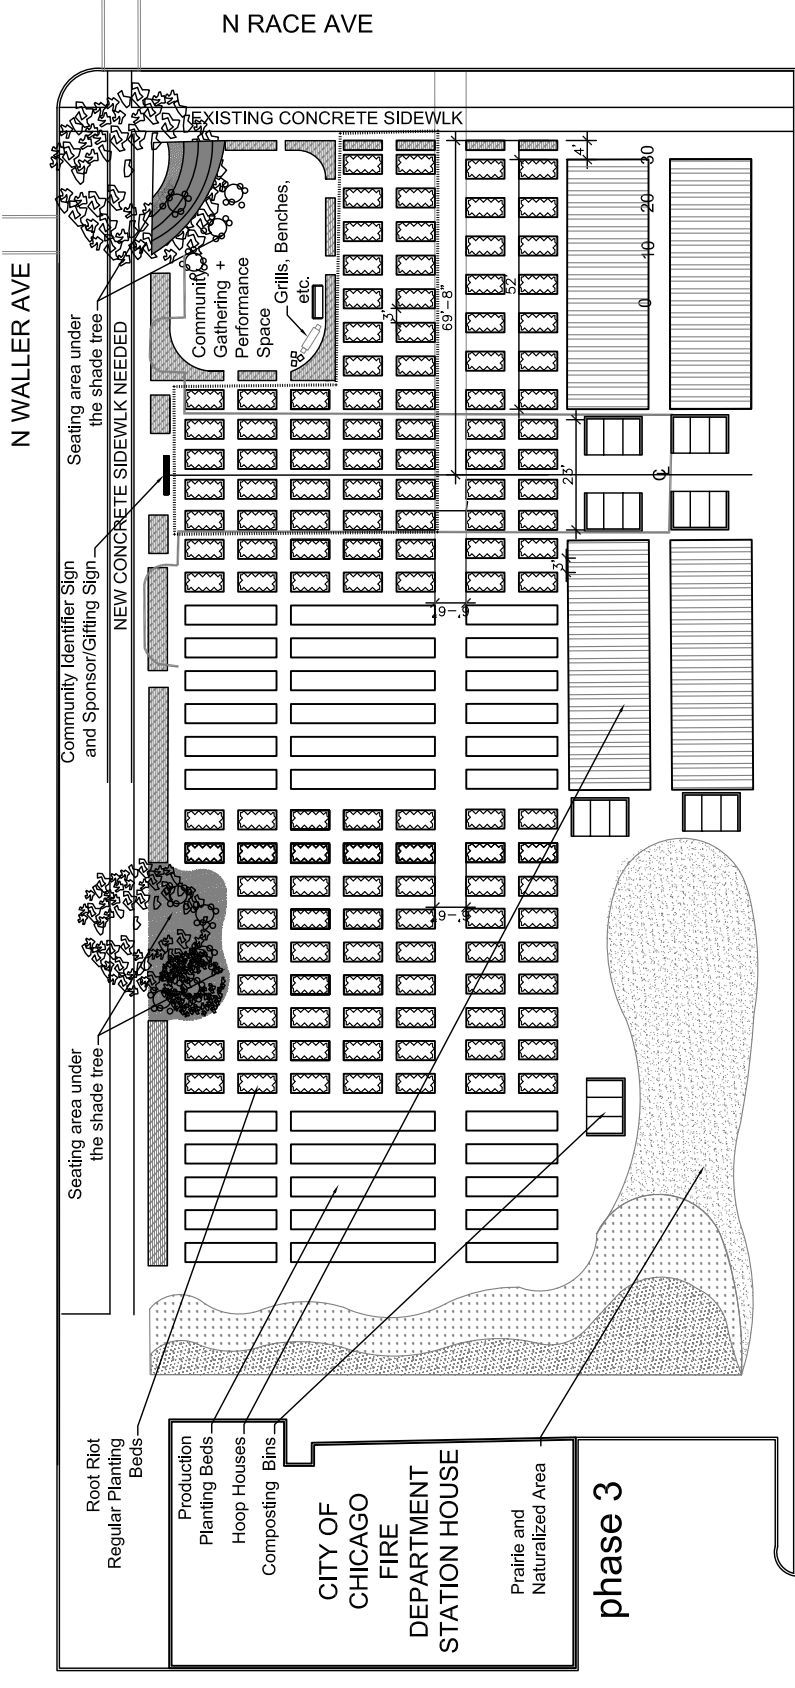

Root-Riot: Harambee Gardens site map

phase II
 Second phase extends the gardens to the south and west adding additional community beds, and production beds will be added based on residents and curriculum needs. Naturalized Prairie Area is also started in this area.

phase III
 Third phase adds the same elements from phase II, with the additional of a second community gathering space. Allocation of new elements will be based on future state programming needs.

- Phase i**
- Connects Harambee Garden South to the plaza space west of North Waller Ave
 - Reaches across W Race Ave and connects to Douglass Academy just to the North.
 - Bed placement defines the common community area.

SITE LAYOUTS
 Grow out plans for Root Riot Harambee
 500 N Waller, Chicago IL