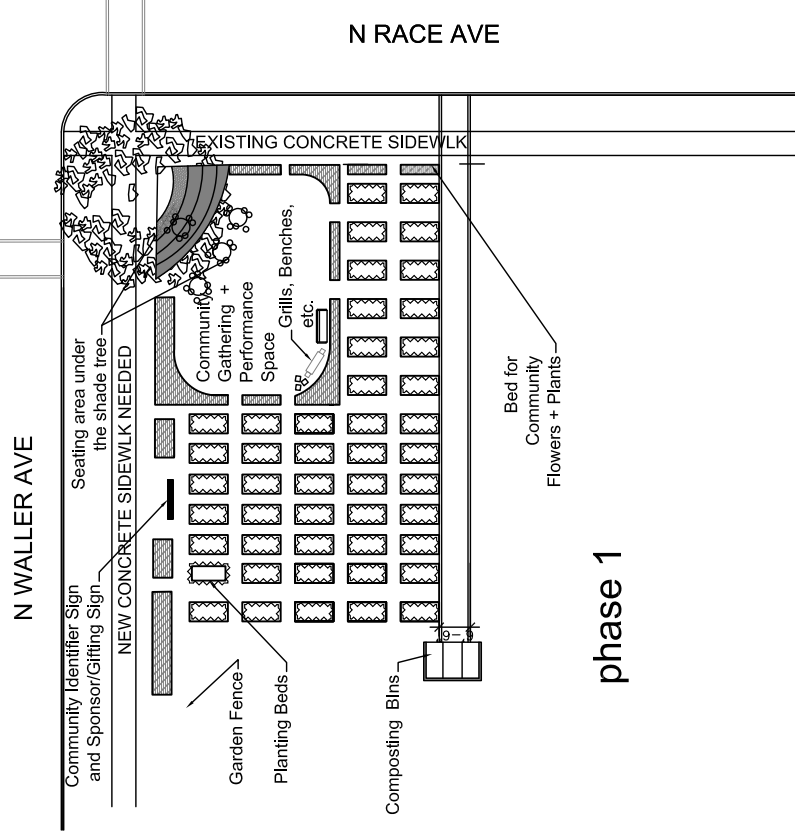

Root-Riot: Harambee Gardens site map

phase II
 Second phase extends the gardens to the south and west adding additional community beds, and production beds will be added based on residents and curriculum needs. Naturalized Prairie Area is also started in this area.

phase III
 Third phase adds the same elements from phase II, with the additional of a second community gathering space. Allocation of new elements will be based on future state programming needs.

- Phase i**
- Connects Harambee Garden South to the plaza space west of North Waller Ave
 - Reaches across W Race Ave and connects to Douglass Academy just to the North.
 - Bed placement defines the common community area.

SITE LAYOUTS
 Grow out plans for Root Riot Harambee
 500 N Waller, Chicago IL