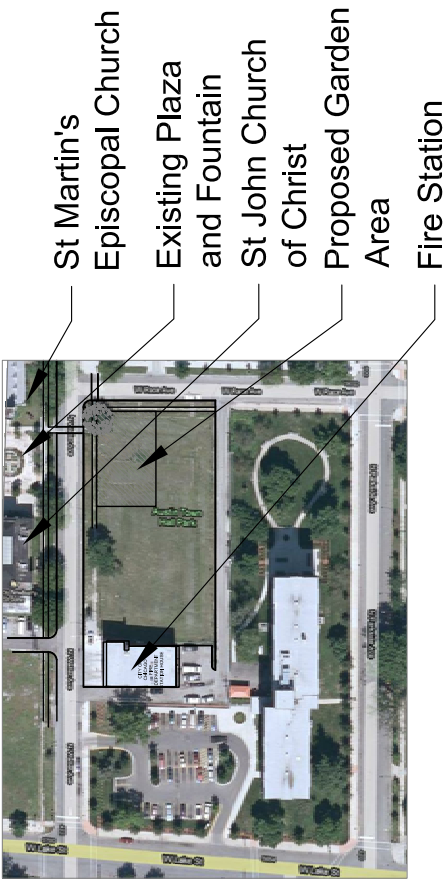

Root-Riot: Harambee Gardens site map

phase II
 Second phase extends the gardens to the south and west adding additional community beds, and production beds will be added based on residents and curriculum needs. Naturalized Prairie Area is also started in this area.

phase III
 Third phase adds the same elements from phase II, with the additional of a second community gathering space. Allocation of new elements will be based on future state programming needs.

- Phase i**
- Connects Harambee Garden South to the plaza space west of North Waller Ave
 - Reaches across W Race Ave and connects to Douglass Academy just to the North.
 - Bed placement defines the common community area.

SITE LAYOUTS
 Grow out plans for Root Riot Harambee
 500 N Waller, Chicago IL